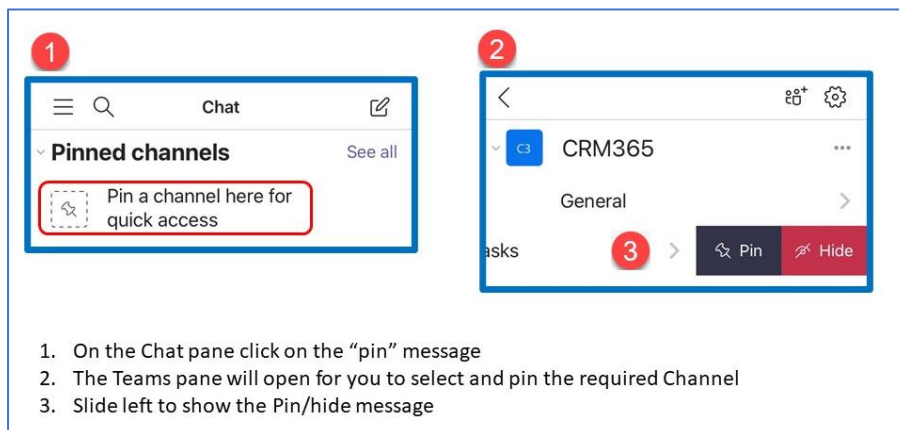

Pinning favourite Channels works in the same way on a desktop or mobile device and shows pinned Channels at the top of the display.

However, particularly when working on a mobile device you want to minimise the amount of scrolling or clicking to get where you want to be.

Did you know you can show your pinned Channels on the Chat pane for faster access?

There are two ways of doing this as shown in the following images.

Either way, the Chat panel will then show your pinned channels at the top for faster access when you need it.