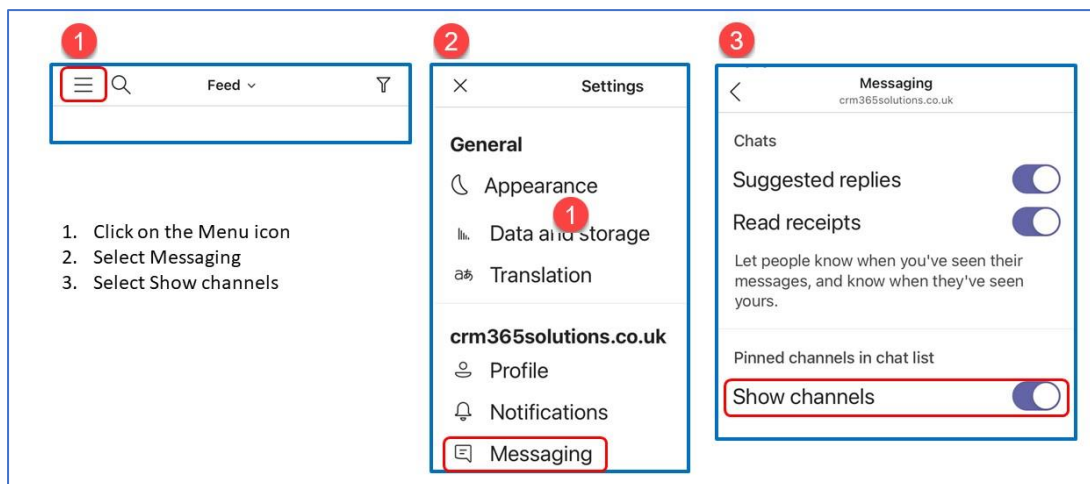

Pinning favourite Channels works in the same way on a desktop or mobile device and shows pinned Channels at the top of the display.

However, particularly when working on a mobile device you want to minimise the amount of scrolling or clicking to get where you want to be.

Did you know you can show your pinned Channels on the Chat pane for faster access?

There are two ways of doing this as shown in the following images.

Either way, the Chat panel will then show your pinned channels at the top for faster access when you need it.